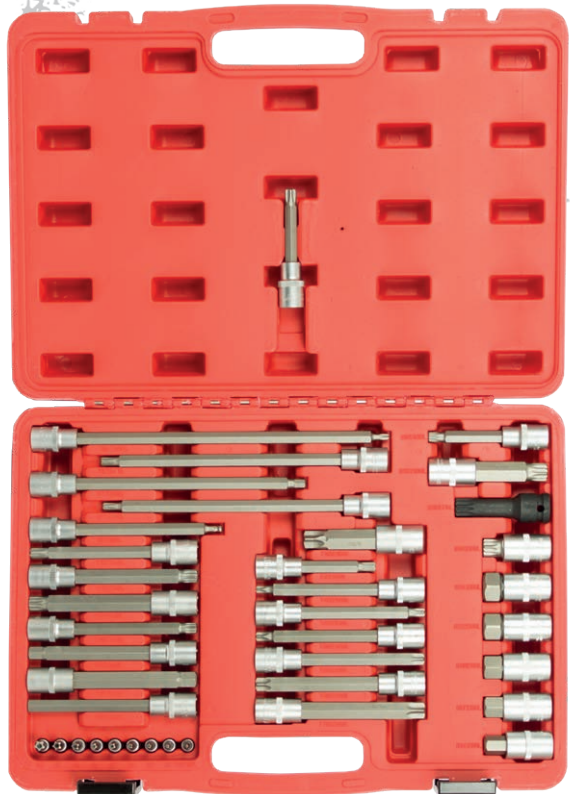

Descripción: (8x) Puntas Ribe 30mm: R5, R6, R7, R8, R9, R10, R12, R14. (5x) puntas XZN 30mm: M5, M6, M8, M10, M12, (7x) puntas hex. 30mm: 4, 5, 6, 7, 8, 10, 12mm, (8x) puntas Torx 30mm: T20, T25, T30, T40, T45, T50, T55, T60, (8x) puntas Torx 30mm: T20H, T25H, T30H, T40H, T45H, T50H, T55H, T60H, (8x) puntas Ribe 75mm: R5, R6, R7, R8, R9, R10, R12, R14. (5x) puntas XZN 75mm: M5, M6, M8, M10, M12. (7x) puntas hex. 75mm: 4, 5, 6, 7, 8, 10, 12mm, (8x) puntas Torx 75mm: T20, T25, T30, T40, T45, T50, T55, T60, (8x) puntas Torx furados 75mm: T20H, T25H, T30H, T40H, T45H, T50H, T55H, T60H, (1x) adaptador 3/8"x10mm, (2x) adaptadores 1/2"x10mm.

KIT LLAVES INGLESAS

REF KITINGLESAS

~~51,10€~~ **25,00€**

Medidas: 6", 8", 10", 12", 15".

JOGO CH. BOCA E INGLESA ISOLADAS VDE 20 PEÇAS
JG. LLAVES BOCA Y INGLESA AISLADAS VDE 20 PIEZAS

REF 3021

~~350,00€~~ **178,00€**

Medidas: 6, 7, 8, 9 10, 11, 12, 13, 14, 15, 16, 17, 18, 19, 21, 22, 24, 27, 30, 32mm. 10"

JOGO 38 CHAVES PARA COLAÇAS
JUEGO LLAVES PARA CULATAS 38 PIEZAS

REF 6094

~~138,22€~~ **85,00€**

Medidas: (9x) Torx TS: TS10H, TS15H, TS20H, TS25H, TS27H, TS30H, TS40H, TS45H, TS50H (37mm). (5x) Hexagonal: 14, 17, 19, 22, 24mm (55mm). (1x) XZN: M16 (55mm). (1x) XZN impacto: M18 (75mm). (2x) Torx: T50, T80 (100mm). (2x) XZN: M9, M16 (100mm). (1x) Ribe: M9 (100mm). (3x) Hexagonal: 10, 11, 13mm (140mm).